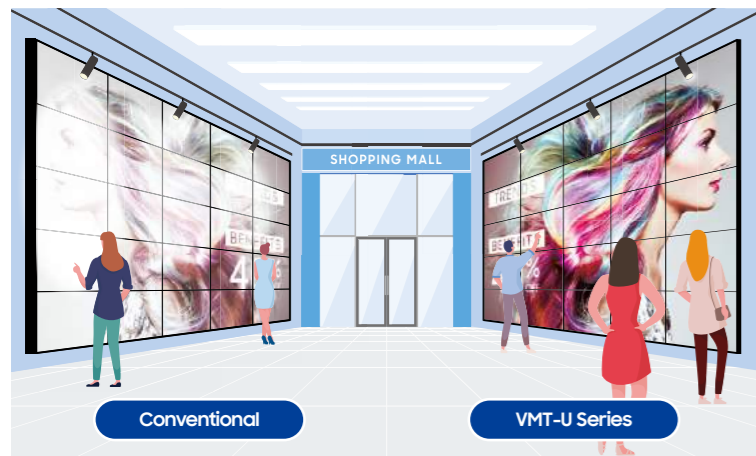

SAMSUNG

SAMSUNG

An immersive viewing experience for any business

Samsung's VHR-R, VHT-E, VMT-E, VMT-U series video wall displays provide a captivating viewing experience for a wide variety of business settings. The displays' exceptionally slim depth, continuous operation capability and IP5X certification provide endless possibilities for retail stores, office spaces, public spaces and more. Built to operate all day, Samsung's video walls ensure businesses have an effective communication channel, even after traditional business hours. With wide viewing angles and special anti-glare panels Samsung's video wall display demands attention, even with bright ambient light, ensuring every word and image is as legible as it is impressive.

Why use Samsung's video wall displays for your business?

Fit for Any Environment

The displays' slim depth gives businesses ultimate flexibility in creating a video wall that is perfectly suited to their needs and can be implemented in any location. IP5X certification ensures the display is completely dust resistant and can deliver a dependable viewing experience in a wide range of conditions. It also allows for video wall installation in public spaces without the need for additional dust-resistant molding.

Vivid viewing in any location

Samsung video walls feature wide viewing angles allowing viewers to see vivid content from any position. It eliminates potential distortion, ensuring colors, logos, fonts and messages are aligned with business' brand guidelines. Additionally, special anti-glare panels maintain vibrant and accurate visuals, preventing any disruption from bright lights, sunlight or glare any time of the day or night.