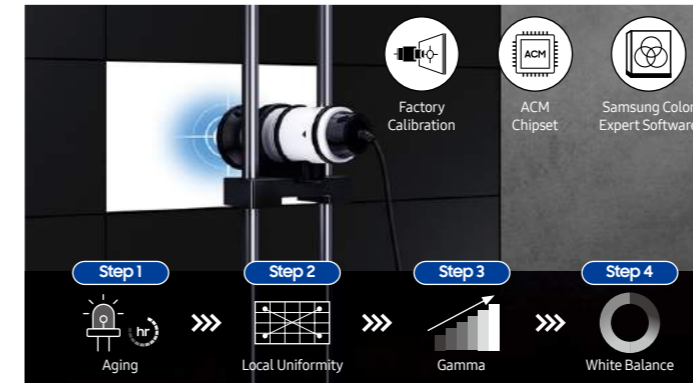

Key features

Captivate audiences through a narrow Bezel

A razor-narrow 0.88mm* bezel-to-bezel design creates an uninterrupted visual experience across multiple screens. Minimizing the visual distraction of the screens themselves, the displays present a single, uniform picture that captures attention and keeps viewers focused on featured messages.

* Bezel width varies by video wall model.

Adaptable slender design

The exceptionally thin 69.9MM* cabinet depth provides businesses with more flexibility to create the exact video wall they need and install it in the most impactful location. The thoughtful design blends in seamlessly and transforms any location with powerful visuals.

*Exact cabinet depth varies by video wall model.

Comprehensive calibration

Multi-step factory calibration process tunes video walls to uniform brightness and color throughout multiple displays. In addition to rigorous factory calibration, users can also manage brightness and color uniformity with Samsung's Color Expert Pro, a powerful free software program.