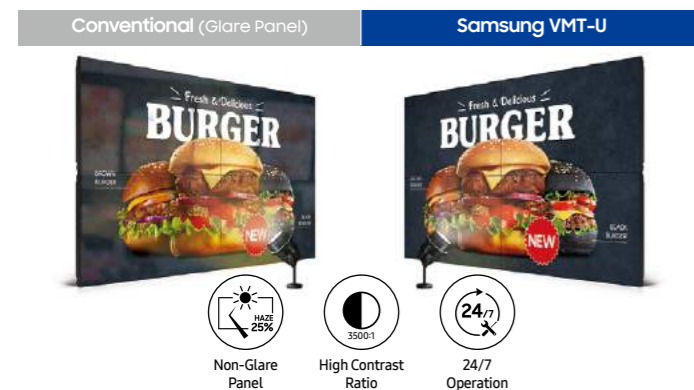

*Center IR support varies by each video wall model.

Vibrant images in any light

Non-glare panels evenly distribute light across the screen to maintain vibrant and accurate content. Combined with a high contrast ratio and 24/7 operation, visuals are vivid and eye-catching any time of the day or night — regardless of ambient light.