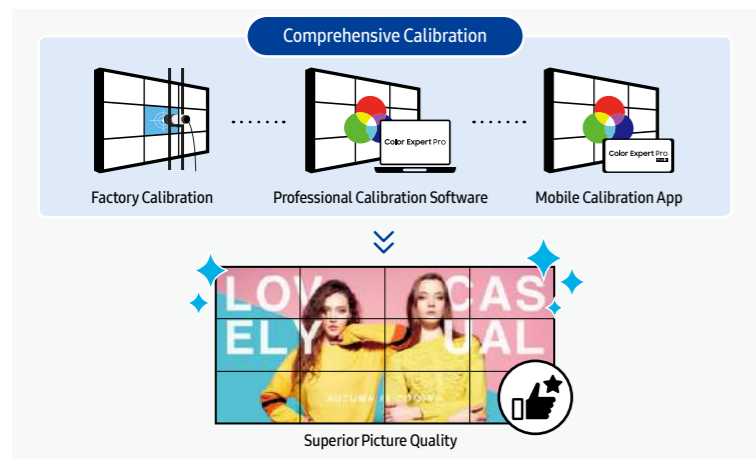

SAMSUNG

SAMSUNG

An immersive viewing experience for any business

Samsung's VHR-R, VHT-E, VMT-E, VMT-U series video wall displays provide a captivating viewing experience for a wide variety of business settings. The displays' exceptionally slim depth, continuous operation capability and IP5X certification provide endless possibilities for retail stores, office spaces, public spaces and more. Built to operate all day, Samsung's video walls ensure businesses have an effective communication channel, even after traditional business hours. With wide viewing angles and special anti-glare panels Samsung's video wall display demands attention, even with bright ambient light, ensuring every word and image is as legible as it is impressive.

Why use Samsung's video wall displays for your business?

Fit for Any Environment

The displays' slim depth gives businesses ultimate flexibility in creating a video wall that is perfectly suited to their needs and can be implemented in any location. IP5X certification ensures the display is completely dust resistant and can deliver a dependable viewing experience in a wide range of conditions. It also allows for video wall installation in public spaces without the need for additional dust-resistant molding.

Flawless uniformity

To ensure outstanding picture quality, all Samsung video wall displays are fine-tuned with a strict multi-step calibration process. Users may also adjust detailed settings to suit their individual needs using Samsung's free powerful software, Color Expert Pro. For businesses needing a simpler solution, Color Expert Pro Mobile makes for quick and easy calibration using a mobile device camera.