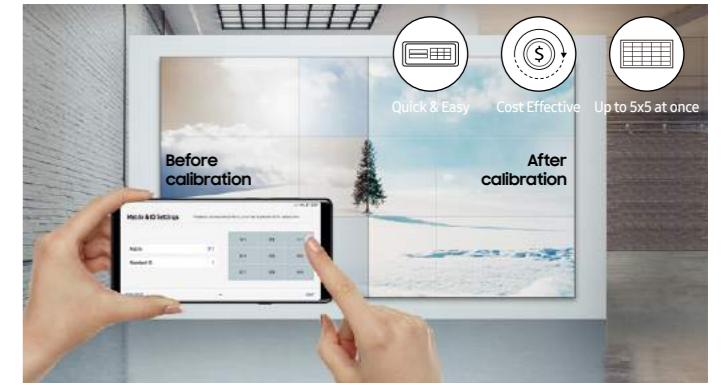

Key features

Captivate audiences through a narrow Bezel

A razor-narrow 0.88mm* bezel-to-bezel design creates an uninterrupted visual experience across multiple screens. Minimizing the visual distraction of the screens themselves, the displays present a single, uniform picture that captures attention and keeps viewers focused on featured messages.

* Bezel width varies by video wall model.

Adaptable slender design

The exceptionally thin 69.9MM* cabinet depth provides businesses with more flexibility to create the exact video wall they need and install it in the most impactful location. The thoughtful design blends in seamlessly and transforms any location with powerful visuals.

*Exact cabinet depth varies by video wall model.

Comprehensive calibration

Multi-step factory calibration process tunes video walls to uniform brightness and color throughout multiple displays. In addition to rigorous factory calibration, users can also manage brightness and color uniformity with Samsung's Color Expert Pro, a powerful free software program.

Convenient mobile calibration

For users who seek quick and simple video wall settings, Samsung's Color Expert Pro Mobile enables an easy video wall calibration using a mobile camera. With the solution's intuitive UI, even non-expert users can adjust up to 5x5 video wall's white balance simultaneously without the need for additional equipment.